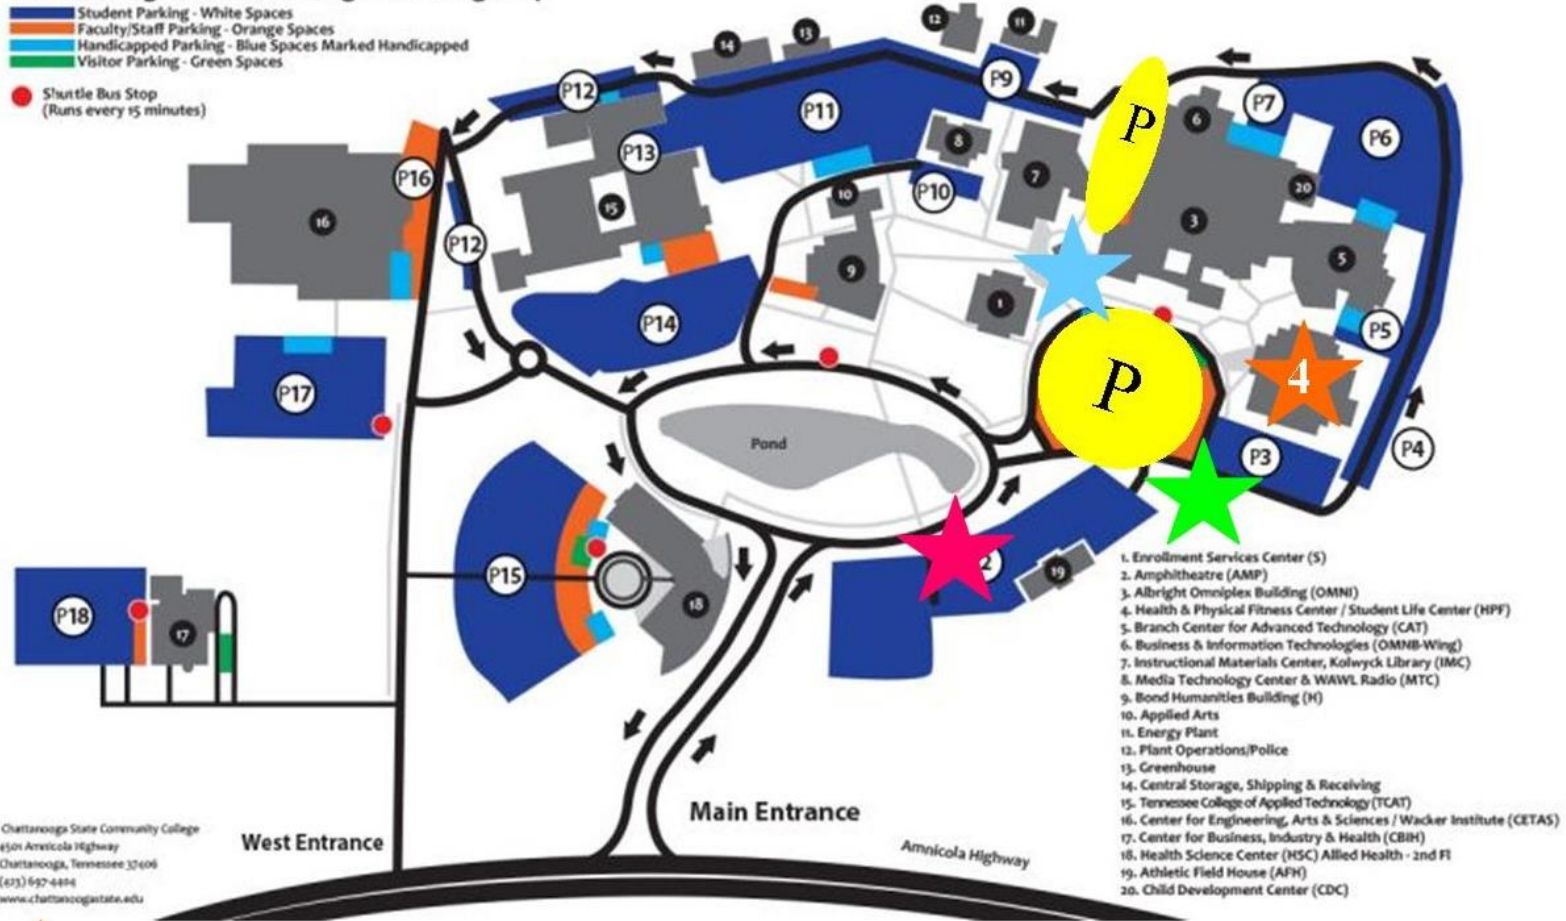

# Chattanooga State Building & Parking Map

- Student Parking - White Spaces
- Faculty/Staff Parking - Orange Spaces
- Handicapped Parking - Blue Spaces Marked Handicapped
- Visitor Parking - Green Spaces

● Shuttle Bus Stop  
(Runs every 15 minutes)

1. Enrollment Services Center (S)
2. Amphitheatre (AMP)
3. Albright Omniplex Building (OMNI)
4. Health & Physical Fitness Center / Student Life Center (HPF)
5. Branch Center for Advanced Technologies (CAT)
6. Business & Information Technologies (OMNB-Wing)
7. Instructional Materials Center, Kolwyck Library (IMC)
8. Media Technology Center & WAWL Radio (MTC)
9. Bond Humanities Building (H)
10. Applied Arts
11. Energy Plant
12. Plant Operations/Police
13. Greenhouse
14. Central Storage, Shipping & Receiving
15. Tennessee College of Applied Technology (TCAT)
16. Center for Engineering, Arts & Sciences / Wacker Institute (CETAS)
17. Center for Business, Industry & Health (CBIH)
18. Health Science Center (HSC) Allied Health - 2nd Fl
19. Athletic Field House (AFH)
20. Child Development Center (CDC)

- ★ REGISTRATION/PACKET PICK-UP
- ★ RACE START
- ★ RACE FINISH
- ★ AWARDS/RAFFLE PRIZES
- P PARKING

Chattanooga State Community College  
4501 Amnicola Highway  
Chattanooga, Tennessee 37606  
(423) 697-4494  
www.chattanooga.state.edu